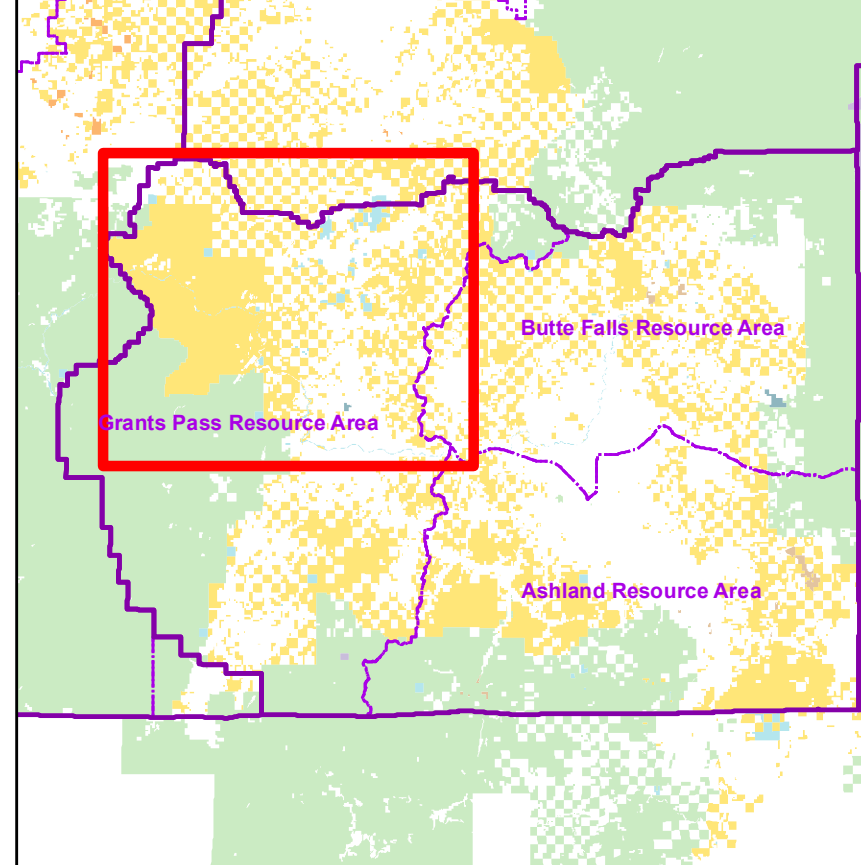

MAPPED AREA